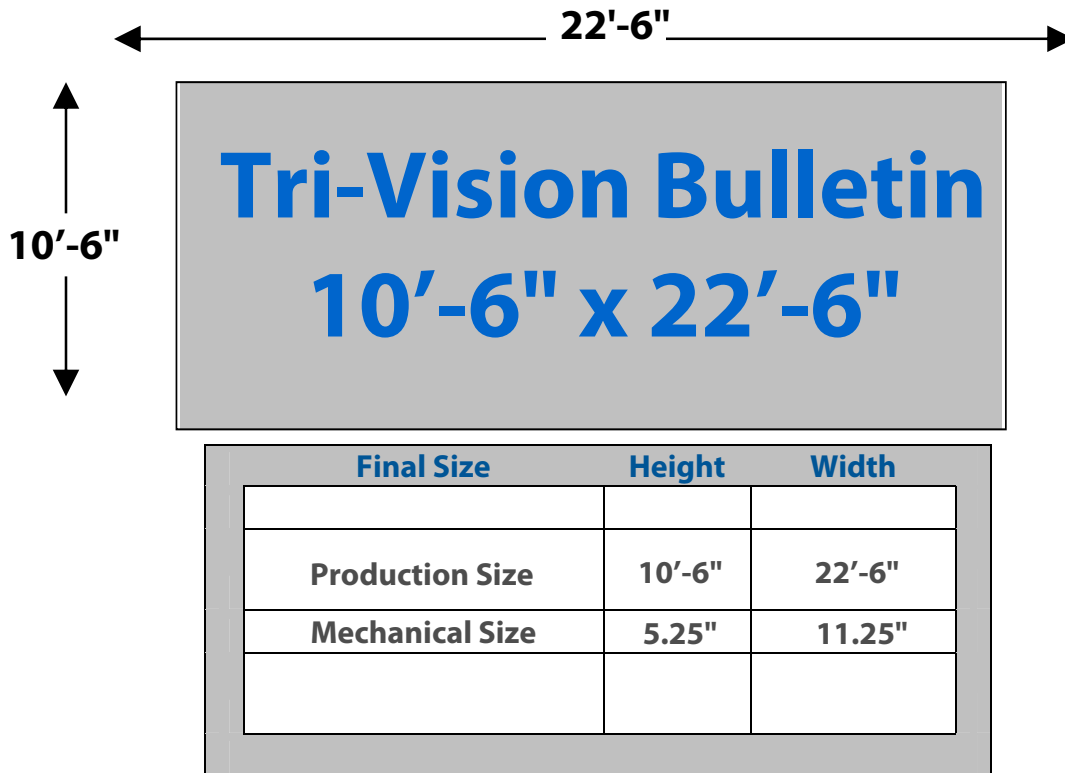

## Tri-Vision Bulletin (10'6x22'6) Art

### Art Submission Requirements

- We will accept any of the accepted file types, as long as they are created at 5.25" x 12.25" scale. All critical elements should be .25" from the edge of the Live area.
- We ask that you create your files using at least 300ppi. For optimal output, we recommend building your file to 408ppi.
- 
- Accepted File Types – in order of preferred type
  - Adobe Photoshop (Mac or PC)
  - Adobe Illustrator (Mac or PC)
  - Adobe InDesign (Mac or PC)
  - High Resolution JPEG or PDF